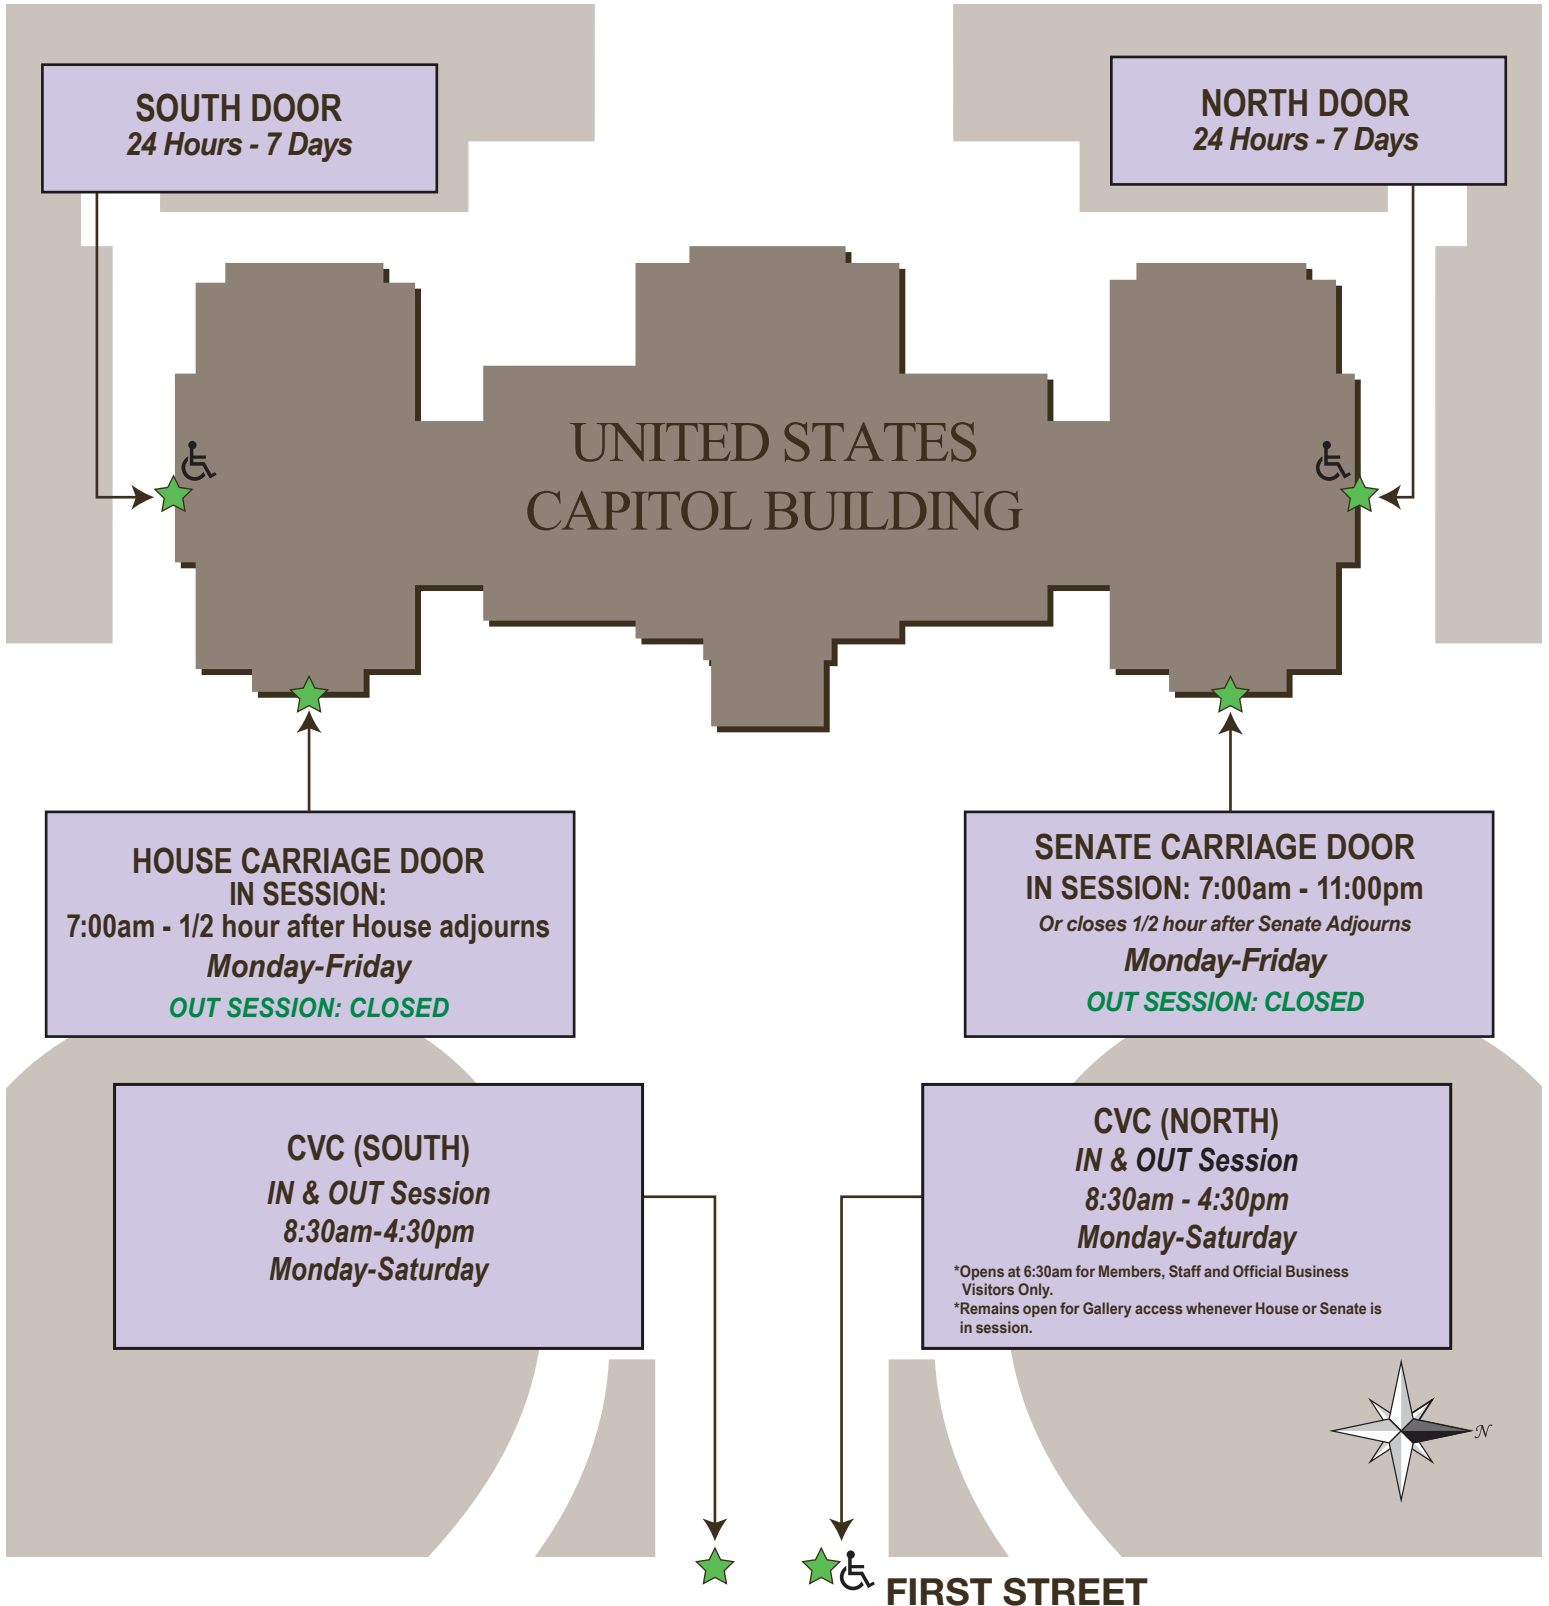

US CAPITOL BUILDING

DOOR MAP AND HOURS OF OPERATION*

Effective March 6, 2023

* Approved by Committee on Rules and Administration and Sergeant at Arms (OSEPC)
* Subject to Published Legislative Calendar AND/OR Leadership Notification