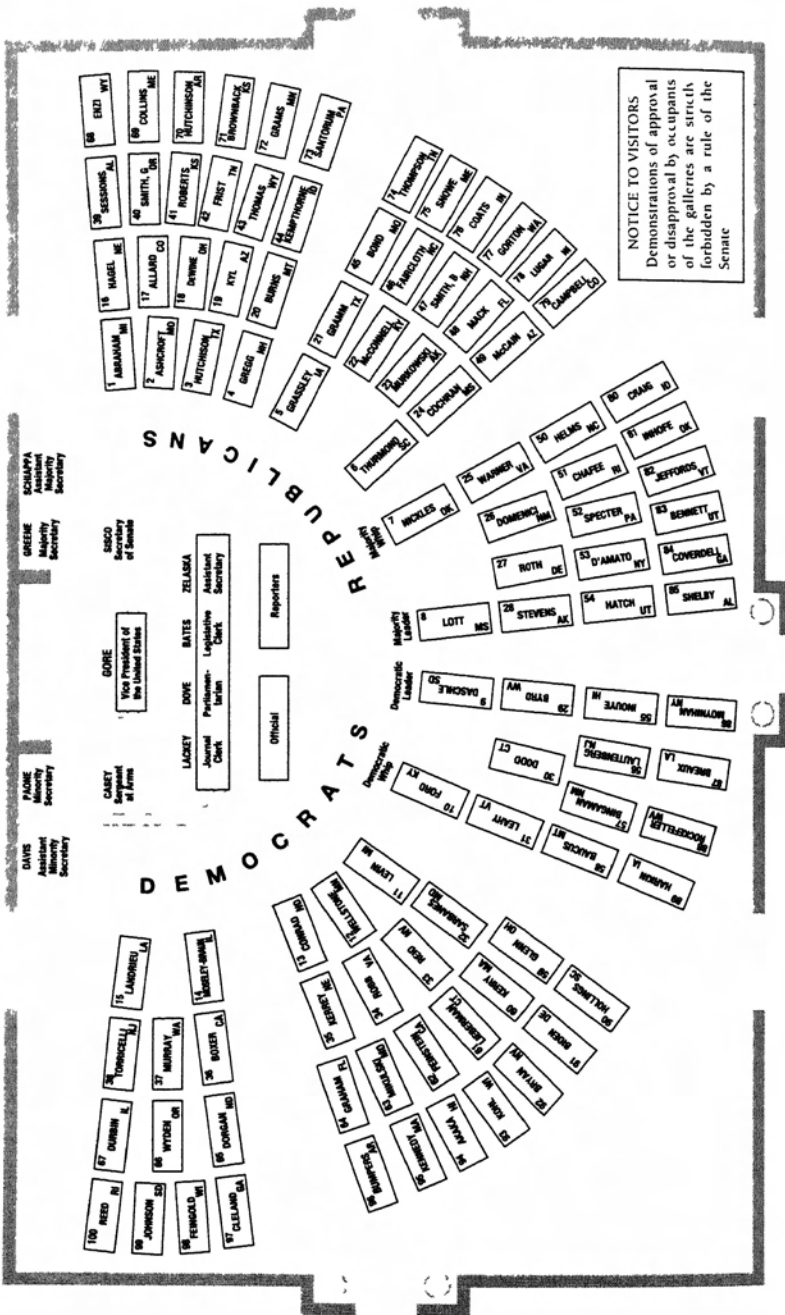

As of Feb. 24, 1997

SEATING ARRANGEMENT IN THE SENATE CHAMBER

DIRECTORY OF THE SENATE

105th Congress

AL GORE, Vice President of the United States and President of the Senate
STROM THURMOND, President pro tempore
TRENT LOTT, Majority Leader
TOM DASCHLE, Democratic Leader
DON NICKLES, Assistant Majority Leader (Whip)
WENDELL H. FORD, Democratic Whip

Gary Sisco, Secretary of the Senate
Greg Casey, Sergeant-at-Arms
Elizabeth B. Greene, Secretary for the Majority
Martin P. Paone, Secretary for the Minority
Robert B. Dove, Parliamentarian
Dr. Lloyd J. Ogilvie, Chaplain

REPUBLICANS IN ROMAN (55), DEMOCRATS IN ITALIC (45), TOTAL 100