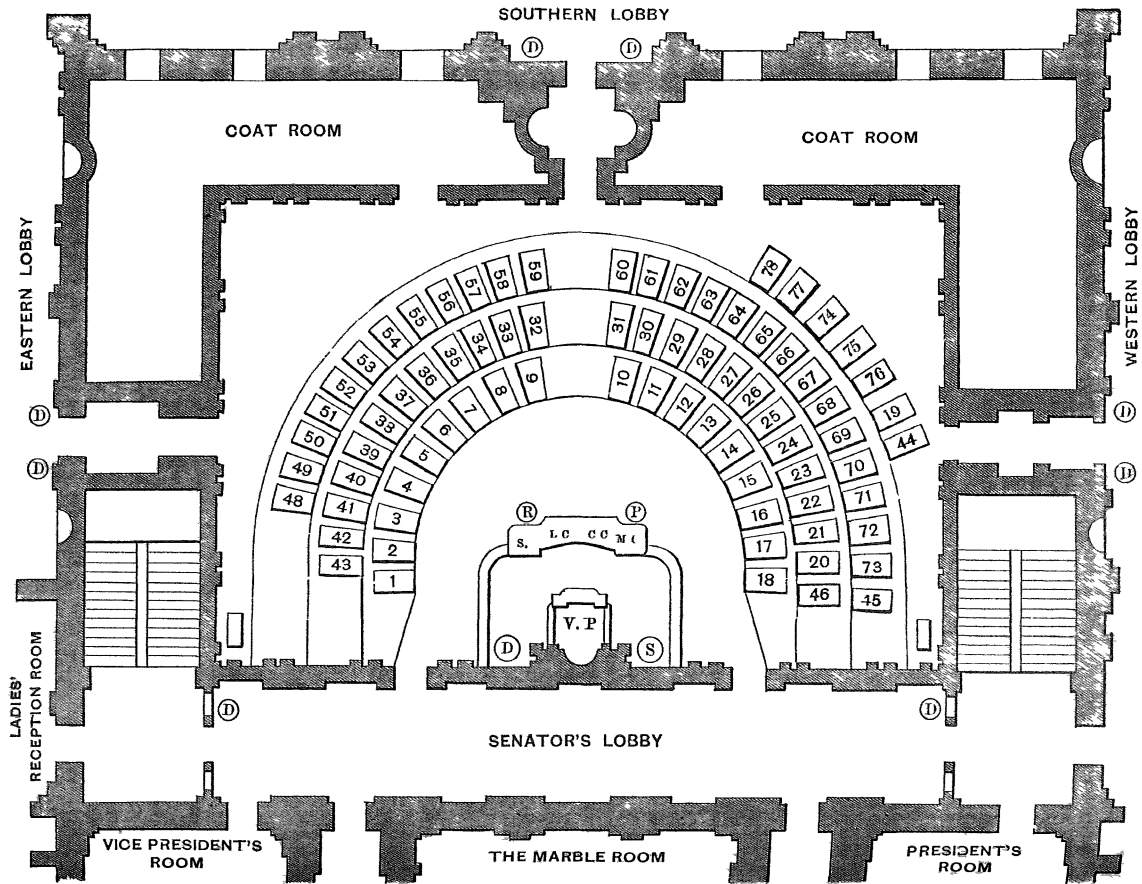

DIRECTORY OF THE SENATE.

[V. P. *Vice-President.* S. *Secretary.* L. C. *Legislative Clerk.* C. C. *Chief Clerk.* M. C. *Minute Clerk.* S. *Sergeant-at-Arms.* D. *Doorkeeper and Assistants.* R. *Official Reporters.* P. *Associated Press Reporters.*]

1. 2. B. K. Bruce, of Mississippi 3. O. H. Platt, of Connecticut. 4. J. D. Cameron, of Pennsylvania. 5. J. S. Morrill, of Vermont. 6. H. B. Anthony, of Rhode Island. 7. G. F. Edmunds, of Vermont. 8. S. J. Kirkwood, of Iowa. 9. H. M. Teller, of Colorado. 10. D. Davis, of Illinois. 11. W. B. Allison, of Iowa. 12. W. P. Whyte, of Maryland. 13. F. M. Cockrell, of Missouri. 14. W. A. Wallace, of Pennsylvania. 15. I. G. Harris, of Tennessee. 16. S. B. Maxey, of Texas. 17. A. H. Garland, of Arkansas. 18. D. W. Voorhees, of Indiana. 19. J. D. Walker, of Arkansas. 20. B. H. Hill, of Georgia. 21. J. B. Groome, of Maryland. 22. J. T. Morgan, of Alabama. 23. M. C. Butler, of South Carolina. 24. R. E. Withers, of Virginia. 25. L. F. Grover, of Oregon. 26. J. B. Beck, of Kentucky.	27. H. G. Davis, of West Virginia. 28. F. Hereford, of West Virginia. 29. G. H. Pendleton, of Ohio. 30. C. W. Jones, of Florida. 31. M. W. Ransom, of North Carolina. 32. R. Conkling, of New York. 33. H. Hamlin, of Maine. 34. J. J. Ingalls, of Kansas. 35. J. G. Blaine, of Maine. 36. G. F. Hoar, of Massachusetts. 37. W. Windom, of Minnesota. 38. T. W. Ferry, of Michigan. 39. S. J. R. McMillan, of Minnesota. 40. A. Cameron, of Wisconsin. 41. A. S. Paddock, of Nebraska. 42. A. E. Burnside, of Rhode Island. 43. N. P. Hill, of Colorado. 44. W. Call, of Florida. 45. B. F. Jonas, of Louisiana 46. Z. B. Vance, of North Carolina. 47. 48. 49. M. H. Carpenter, of Wisconsin. 50. J. A. Logan, of Illinois. 51. Z. Chandler, of Michigan 52. W. P. Kellogg, of Louisiana.	53. J. P. Jones, of Nevada. 54. N. Booth, of California. 55. H. L. Dawes, of Massachusetts. 56. W. Sharon, of Nevada. 57. E. H. Rollins, of New Hampshire. 58. A. Saunders, of Nebraska. 59. P. B. Plumb, of Kansas. 60. J. E. McDonald, of Indiana. 61. J. S. Williams, of Kentucky. 62. W. W. Eaton, of Connecticut. 63. A. G. Thurman, of Ohio. 64. J. E. Bailey, of Tennessee. 65. T. F. Bayard, of Delaware. 66. F. Kernan, of New York. 67. J. W. Johnston, of Virginia. 68. E. Saulsbury, of Delaware. 69. J. B. Gordon, of Georgia. 70. L. Q. C. Lamar, of Mississippi. 71. J. R. McPherson, of New Jersey. 72. G. S. Houston, of Alabama. 73. R. Coke, of Texas. 74. J. H. Slater, of Oregon. 75. J. T. Farley, of California. 76. T. F. Randolph, of New Jersey. 77. G. G. Vest, of Missouri. 78. W. Hampton, of South Carolina.