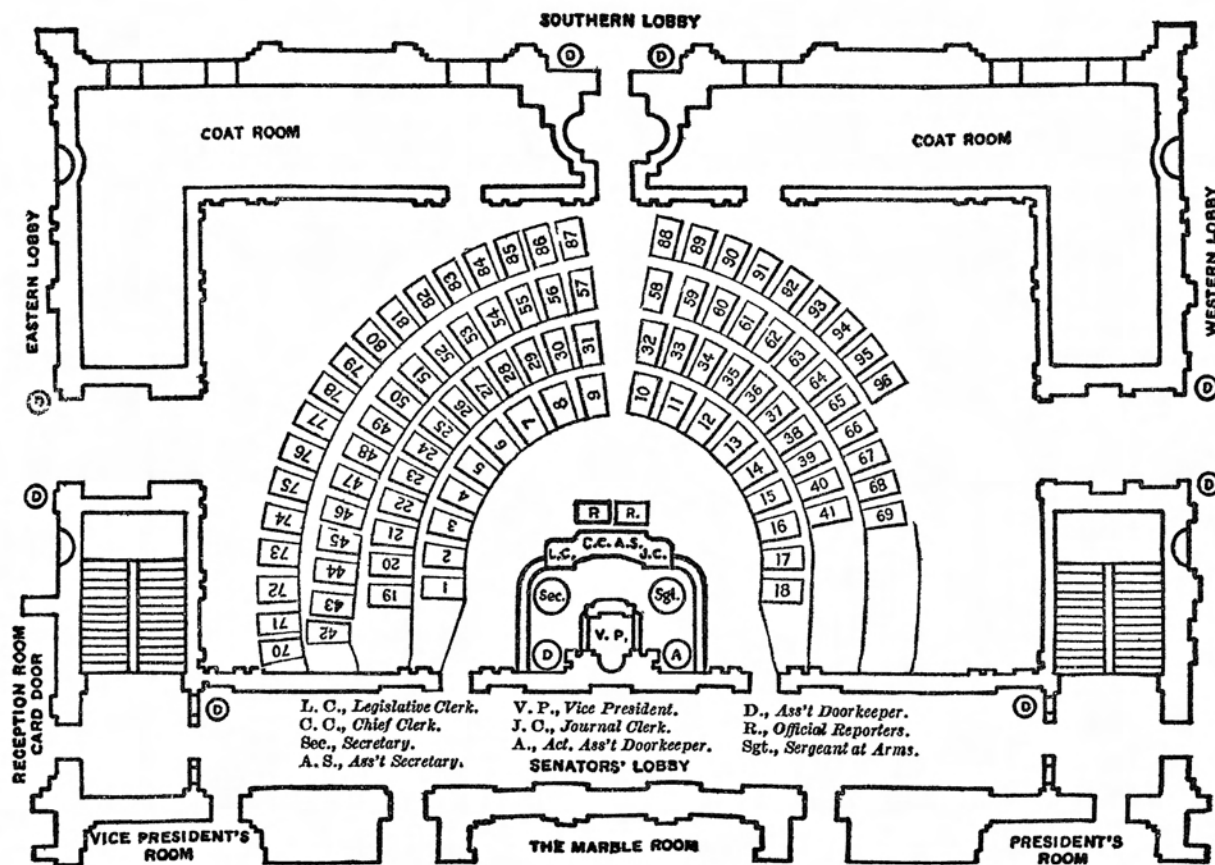

69TH CONGRESS, 1ST SESSION

BEGINNING DECEMBER 7, 1925

OFFICIAL
**CONGRESSIONAL
DIRECTORY**

FOR THE USE OF THE
UNITED STATES CONGRESS

SECOND EDITION

JANUARY, 1926

COMPILED UNDER THE DIRECTION OF THE JOINT
COMMITTEE ON PRINTING : : : *By* ELMER C. HESS