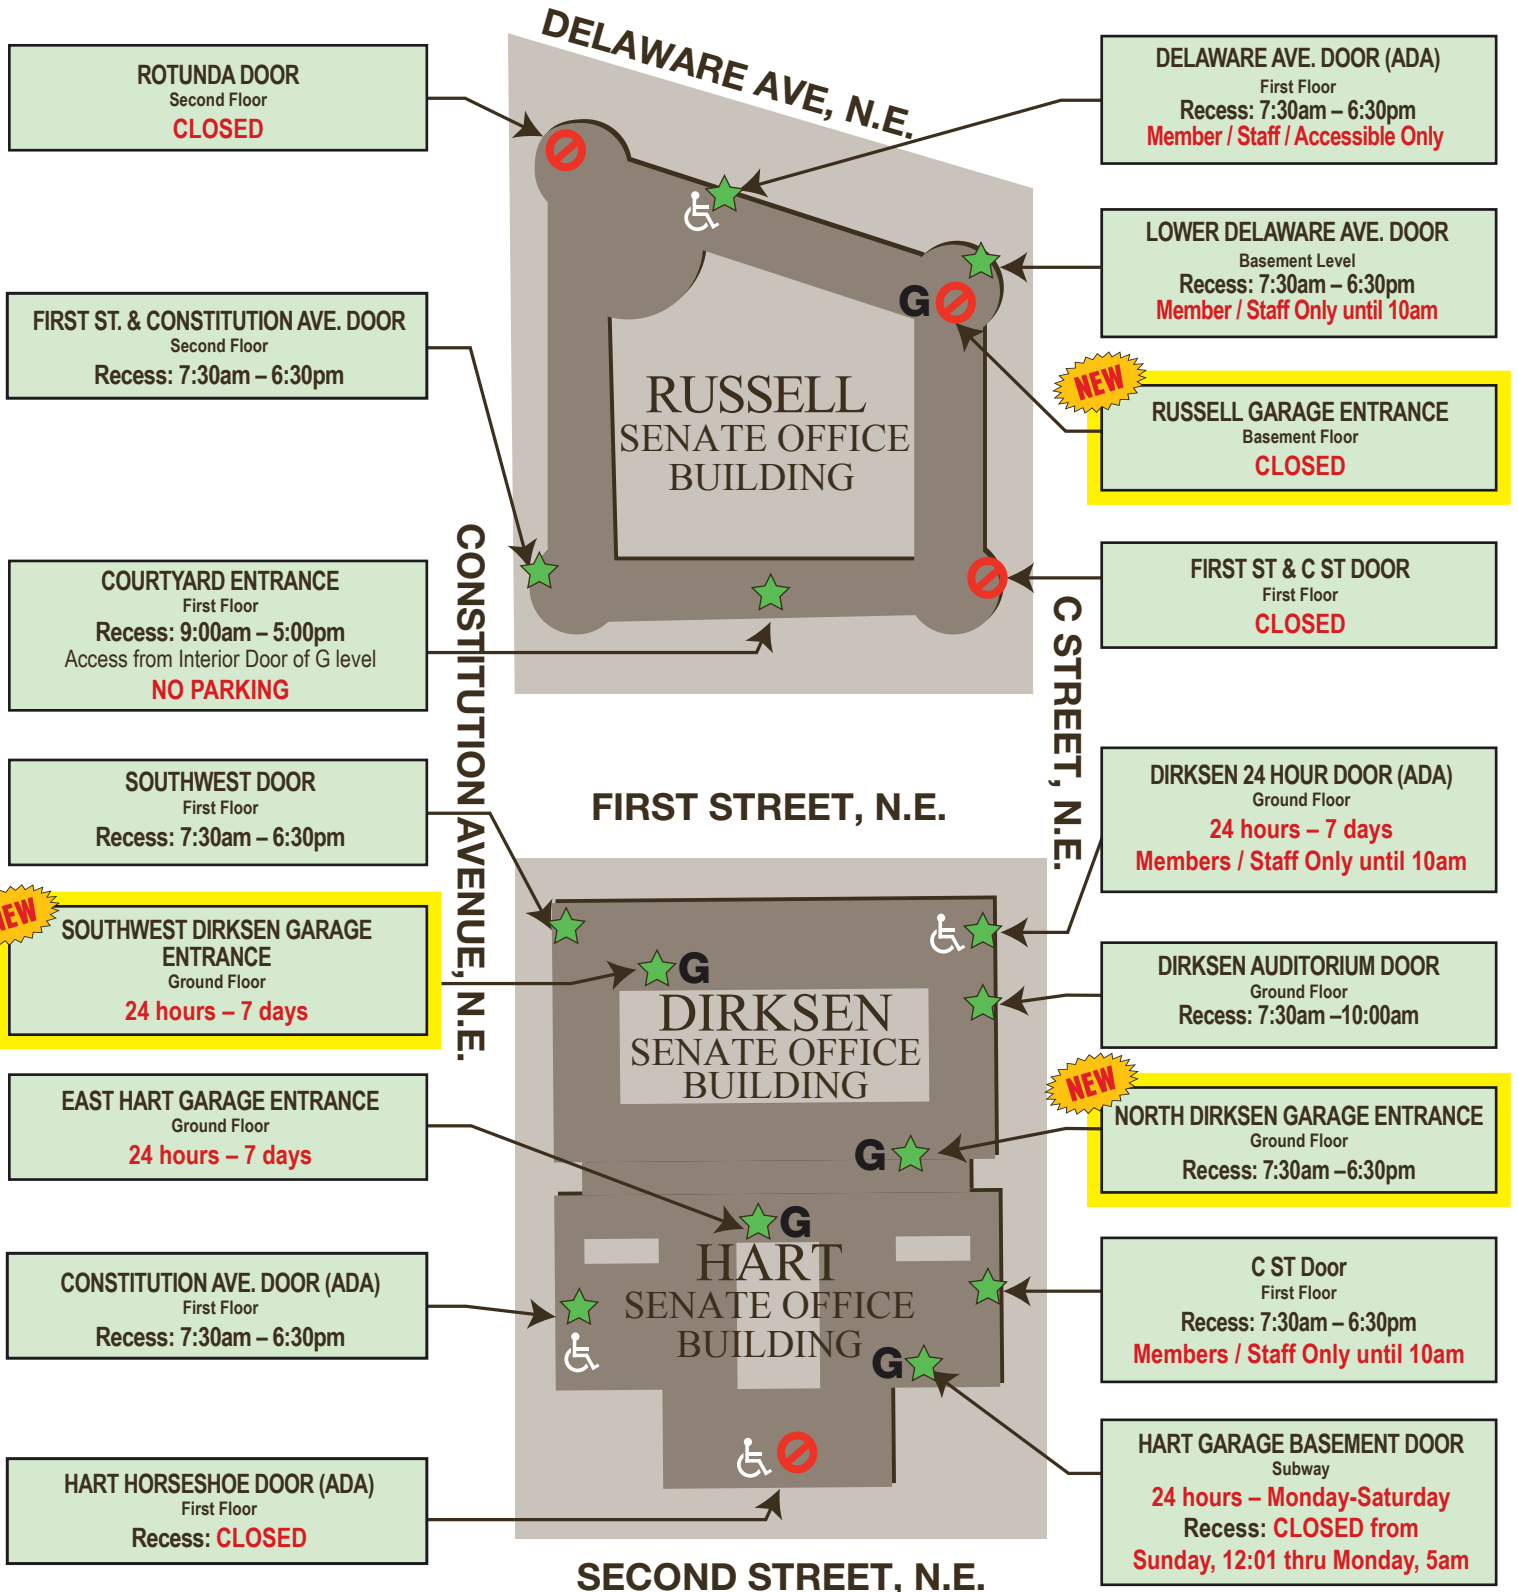

SENATE OFFICE BUILDINGS DOOR MAP AND HOURS OF OPERATION* SENATE OUT SESSION

Effective May 2018

* Approved by Committee on Rules and Administration and Sergeant at Arms (OPSAC)
* Subject to Published Legislative Calendar AND/OR Leadership Notification

Revised: May 2018

★ - OPEN ❌ - CLOSED G - GARAGE ENTRANCE